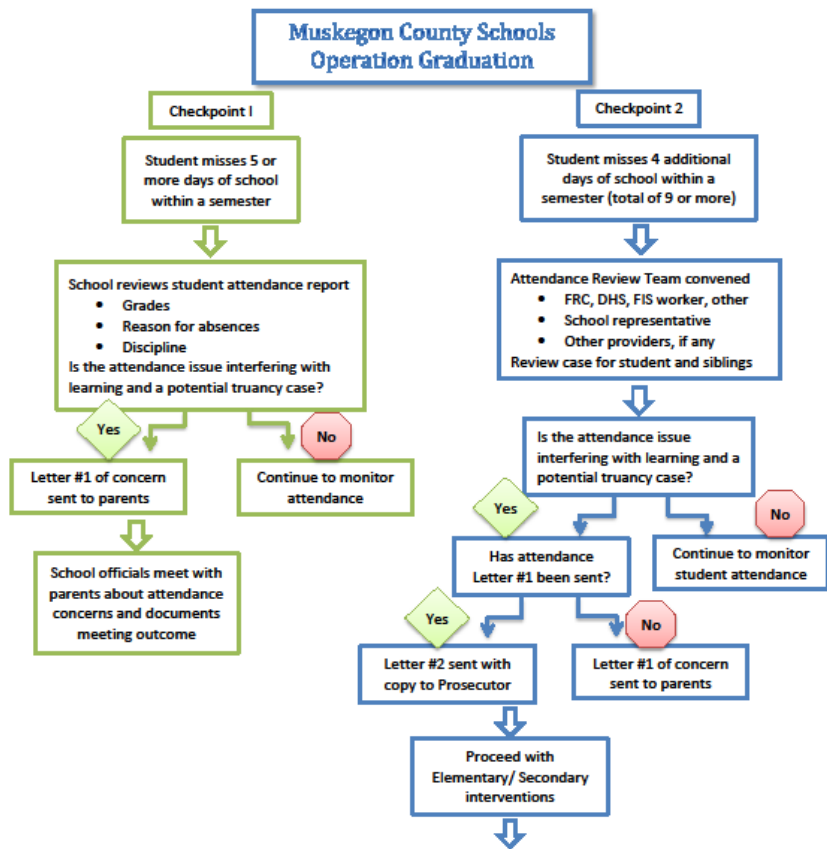

# Mona Shores High School

## Truancy Process

# Muskegon Area Intermediate School District Truancy Process

**Acronym KEY**  
 DHS - Department of Human Services  
 FIS - Family Independence Specialist  
 FRC - Family Resource Center  
 CPS - Children's Protective Services  
 M & RS - Mediation and Restorative Services

**Acronym KEY**  
 DHS - Department of Human Services  
 FIS - Family Independence Specialist  
 FRC - Family Resource Center  
 CPS - Children's Protective Services  
 M & RS - Mediation and Restorative Services