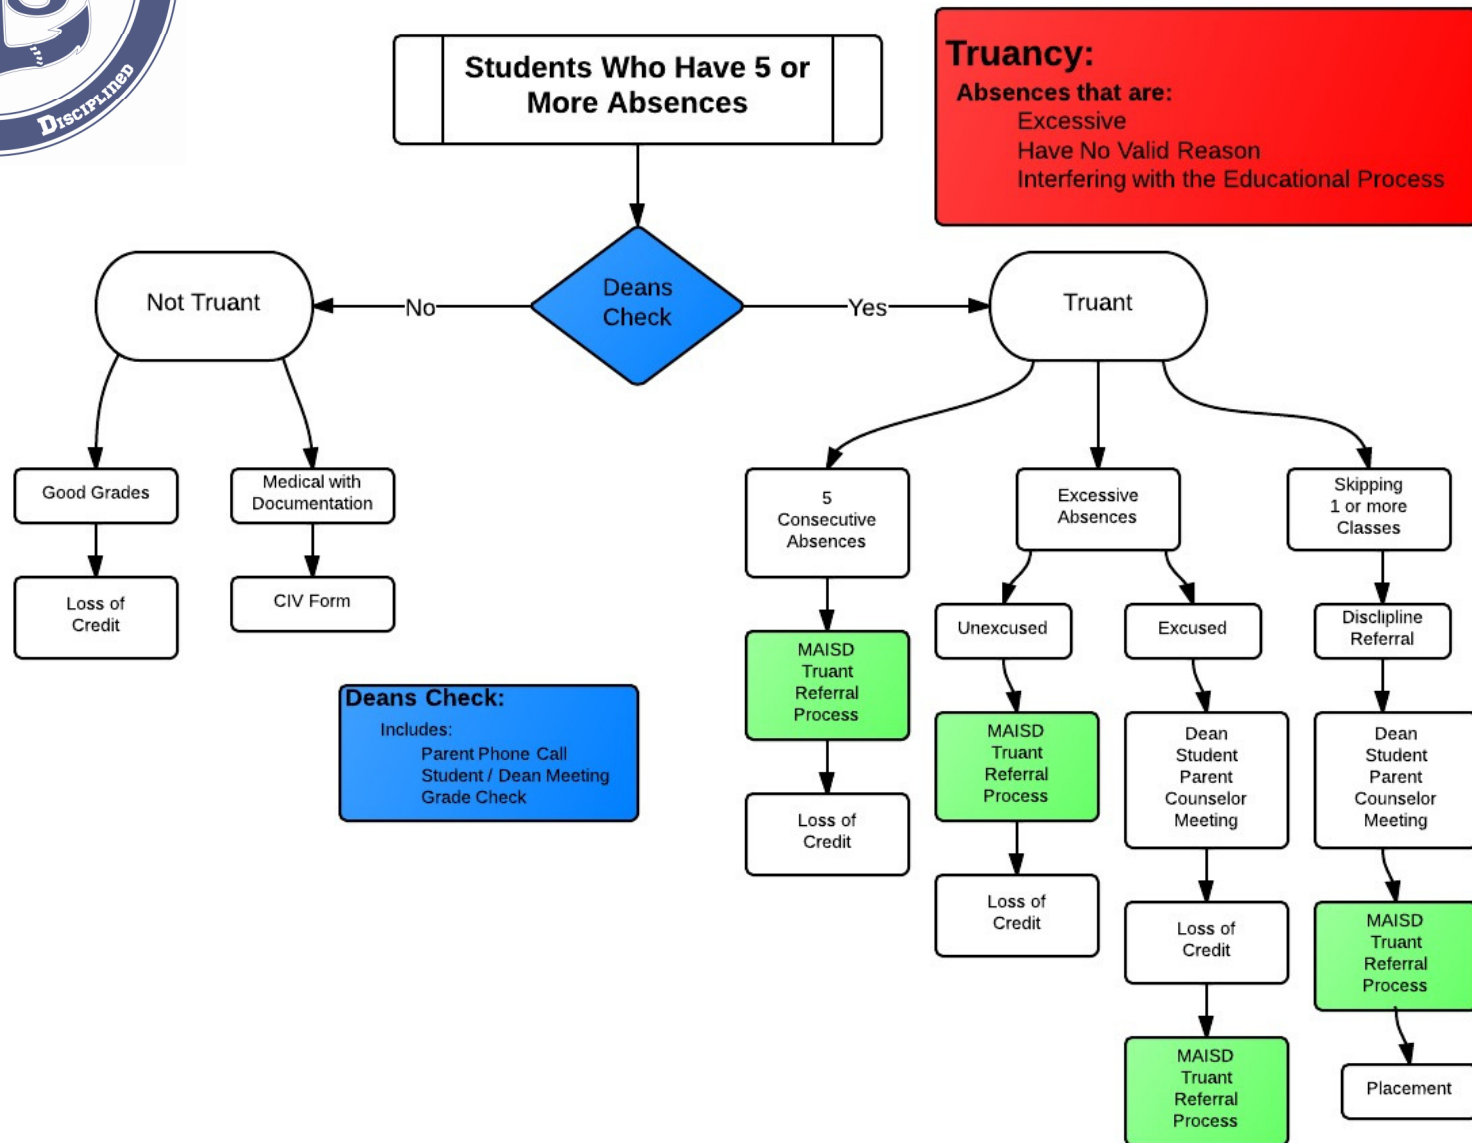

## Truancy Process

# Muskegon Area Intermediate School District Truancy Process

**Acronym KEY**  
 DHS - Department of Human Services  
 FIS - Family Independence Specialist  
 FRC - Family Resource Center  
 CPS - Children's Protective Services  
 M & RS - Mediation and Restorative Services

**Acronym KEY**  
 DHS - Department of Human Services  
 FIS - Family Independence Specialist  
 FRC - Family Resource Center  
 CPS - Children's Protective Services  
 M & RS - Mediation and Restorative Services