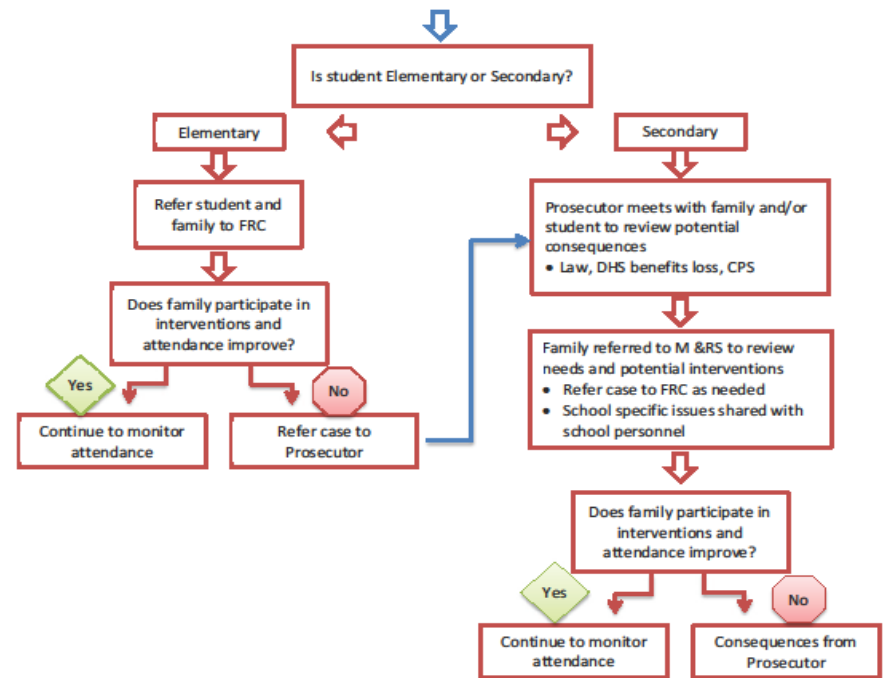

## Truancy Process

# Muskegon Area Intermediate School District Truancy Process

**Acronym KEY**  
 DHS - Department of Human Services  
 FIS - Family Independence Specialist  
 FRC - Family Resource Center  
 CPS - Children's Protective Services  
 M & RS - Mediation and Restorative Services

**Acronym KEY**  
 DHS - Department of Human Services  
 FIS - Family Independence Specialist  
 FRC - Family Resource Center  
 CPS - Children's Protective Services  
 M & RS - Mediation and Restorative Services